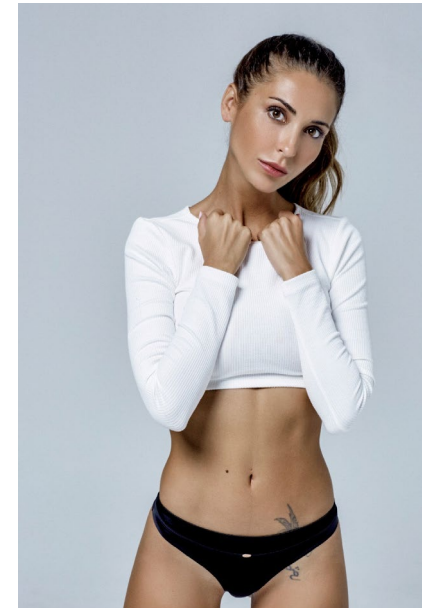

Mery Cabezuelo

MERY
CABEZUELO

EYE COLOR: HONEY
HAIR: LIGHT BROWN

HEIGHT: 1.70
MEASURES: 87-63-90

SIZE: 34
SHOES: 37

MERYCABEZUELO.COM

ACTRESS@MARIACABEZUELO.COM